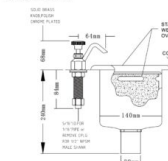

DIPPERWELL FAUCET ~ 9840F.FL02

FEATURES :

FAUCET

- 5-3/4" (146mm) Overall height.
- 1-3/8" (35mm) Above table.
- 1/16" (1.6mm) Solder inlet.

[Read More](#)

SKU: 9840S..FL02

Price: ~~RM550.00~~ RM450.00

SOLID BRASS
KNOB POLISH
CHROME PLATED