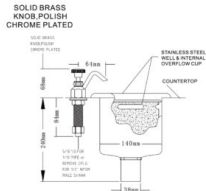

DIPPERWELL BOWL ~ 9840S.FL02

FEATURES :

Bowl:

- Keeps ice cream scoops & paddles clean & sanitized
- Stainless steel internal cup outer container & tail washer
- Length: 102mm Length of 38mm brass tubing
- Sits flush with table top
- Drains quickly & easily

[Read More](#)

SKU: 9840..FL02-3

Price: RM550.00 ~~RM450.00~~