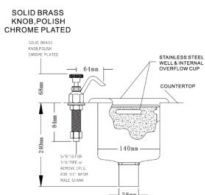

DIPPERWELL BOWL ~ 9840S.FL02

FEATURES :

Bowl:

- Keeps ice cream scoops & paddles clean & sanitized
- Stainless steel internal cup outer container & tail washer
- Length: 102mm Length of 38mm brass tubing
- Sits flush with table top
- Drains quickly & easily

[Read More](#)

SKU: 9840..FL02-3

Price: RM550.00 RM450.00