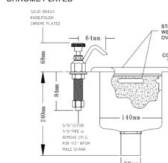

DIPPERWELL FAUCET & DIPPERWELL BOWL ~ 9840.FL02

FEATURES :

- Stainless steel and brass construction
- Ceramic cartridge

Faucet:

- 5-3/4" (146mm) Overall height.
- 1-3/8" (35mm) Above table.
- 1/16" (1.6mm) Solder inlet.

Bowl:

- Keeps ice cream scoops & paddles clean & sanitized
- Stainless steel internal cup outer container & tail washer
- Length: 102mm Length of 38mm brass tubing
- Sits flush with table top
- Drains quickly & easily

[Read More](#)

SKU: 9840..FL02

Price: ~~RM900.00~~ RM790.00

SOLID BRASS
KNOB POLISH
CHROME PLATED