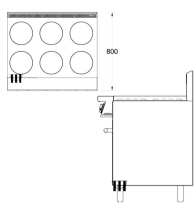

"Existing customers who have made purchases in the last 6 months enjoy the discounted price."

DIM : W914 X D800 X H1120 mm

- 6 x 2kW solid plates solid hot plates
- static electric oven 711 x 560 x 355 mm
- Stainless steel fascia and sides
- Ovens are fully insulated vitreous enamel for even heat and easy cleaning
- Heavy duty welded steel body for rigidity and durability
- Made in Australia