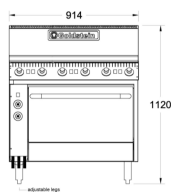

"Existing customers who have made purchases in the last 6 months enjoy the discounted price."

DIM : W914 X D800 X H1120 mm

- 6 x 2kW solid plates solid hot plates
- static electric oven 711 x 560 x 355 mm
- Stainless steel fascia and sides
- Ovens are fully insulated vitreous enamel for even heat and easy cleaning
- Heavy duty welded steel body for rigidity and durability
- Made in Australia