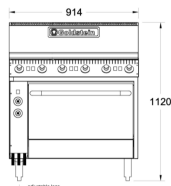

"Existing customers who have made purchases in the last 6 months enjoy the discounted price."

DIM : W914 X D800 X H1120 mm

- 6 x 2kW solid plates solid hot plates
- static electric oven 711 x 560 x 355 mm
- Stainless steel fascia and sides
- Ovens are fully insulated vitreous enamel for even heat and easy cleaning
- Heavy duty welded steel body for rigidity and durability
- Made in Australia