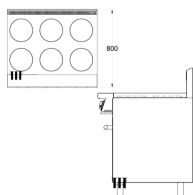

"Existing customers who have made purchases in the last 6 months enjoy the discounted price."

DIM : W914 X D800 X H1120 mm

- 6 x 2kW solid plates solid hot plates
- static electric oven 711 x 560 x 355 mm
- Stainless steel fascia and sides
- Ovens are fully insulated vitreous enamel for even heat and easy cleaning
- Heavy duty welded steel body for rigidity and durability
- Made in Australia